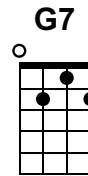

Twinkle Twinkle Little Star

Warm Up

UKULELE CHORDS

Musical notation for the Warm Up section, including a treble clef, 4/4 time signature, and a guitar-style TAB below.

Twinkle Twinkle Little Star

UKULELE CHORDS

Musical notation for the first line of the Twinkle Twinkle Little Star section, including a treble clef and a guitar-style TAB below.

Musical notation for the second line of the Twinkle Twinkle Little Star section, including a treble clef and a guitar-style TAB below.

Musical notation for the third line of the Twinkle Twinkle Little Star section, including a treble clef and a guitar-style TAB below.