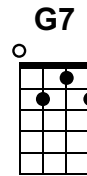

Twinkle Twinkle Little Star

Warm Up

UKULELE CHORDS

Musical notation for the Warm Up section, including a treble clef, 4/4 time signature, and a guitar-style TAB below.

Twinkle Twinkle Little Star

UKULELE CHORDS

Musical notation for the first line of the Twinkle Twinkle Little Star section, including a treble clef and a guitar-style TAB below.

Musical notation for the second line of the Twinkle Twinkle Little Star section, including a treble clef and a guitar-style TAB below.

Musical notation for the third line of the Twinkle Twinkle Little Star section, including a treble clef and a guitar-style TAB below.