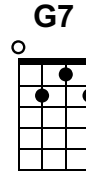

Twinkle Twinkle Little Star

Warm Up

UKULELE CHORDS

Musical notation for the Warm Up section, including a treble clef, 4/4 time signature, and a guitar-style TAB below.

Twinkle Twinkle Little Star

UKULELE CHORDS

Musical notation for the first line of the Twinkle Twinkle Little Star section, including a treble clef and a guitar-style TAB below.

Musical notation for the second line of the Twinkle Twinkle Little Star section, including a treble clef and a guitar-style TAB below.

Musical notation for the third line of the Twinkle Twinkle Little Star section, including a treble clef and a guitar-style TAB below.