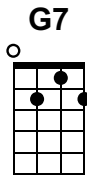

Twinkle Twinkle Little Star

Warm Up

UKULELE CHORDS

Musical notation for the Warm Up section, including a treble clef, 4/4 time signature, and a guitar-style TAB below.

Twinkle Twinkle Little Star

UKULELE CHORDS

Musical notation for the first line of the Twinkle Twinkle Little Star section, including a treble clef and a guitar-style TAB below.

Musical notation for the second line of the Twinkle Twinkle Little Star section, including a treble clef and a guitar-style TAB below.

Musical notation for the third line of the Twinkle Twinkle Little Star section, including a treble clef and a guitar-style TAB below.