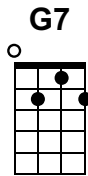

Twinkle Twinkle Little Star

Warm Up

UKULELE CHORDS

Musical notation for the Warm Up section, including a treble clef, 4/4 time signature, and a guitar-style TAB below.

Twinkle Twinkle Little Star

UKULELE CHORDS

Musical notation for the first line of the Twinkle Twinkle Little Star section, including a treble clef and a guitar-style TAB below.

Musical notation for the second line of the Twinkle Twinkle Little Star section, including a treble clef and a guitar-style TAB below.

Musical notation for the third line of the Twinkle Twinkle Little Star section, including a treble clef and a guitar-style TAB below.