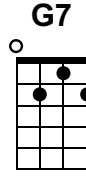

Twinkle Twinkle Little Star

Warm Up

UKULELE CHORDS

Musical notation for the Warm Up section, including a treble clef, 4/4 time signature, and a guitar-style TAB below.

Twinkle Twinkle Little Star

UKULELE CHORDS

Musical notation for the first line of the Twinkle Twinkle Little Star section, including a treble clef and a guitar-style TAB below.

Musical notation for the second line of the Twinkle Twinkle Little Star section, including a treble clef and a guitar-style TAB below.

Musical notation for the third line of the Twinkle Twinkle Little Star section, including a treble clef and a guitar-style TAB below.