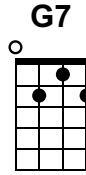

Twinkle Twinkle Little Star

Warm Up

UKULELE CHORDS

Musical notation for the Warm Up section, including a treble clef, 4/4 time signature, and a guitar-style TAB below.

Twinkle Twinkle Little Star

UKULELE CHORDS

Musical notation for the first line of the Twinkle Twinkle Little Star section, including a treble clef and a guitar-style TAB below.

Musical notation for the second line of the Twinkle Twinkle Little Star section, including a treble clef and a guitar-style TAB below.

Musical notation for the third line of the Twinkle Twinkle Little Star section, including a treble clef and a guitar-style TAB below.