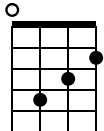

# HELIUM

MYM Guitar & Ukulele Orchestra

♩ = 88

UKE

Musical notation for measures 1-4. Measure 1: Treble clef, key signature of one sharp (F#), 4/4 time. Measure 1: Rest. Measure 2: Rest. Measure 3: Quarter note G4, quarter note A4, quarter note B4, quarter note C5. Measure 4: Quarter note B4, quarter note A4, quarter note G4, quarter note F#4. Tablature: Measure 1: Rest. Measure 2: Rest. Measure 3: 2 4 2 4. Measure 4: 2 0 2.

Musical notation for measures 5-8. Measure 5: Rest. Measure 6: Rest. Measure 7: Quarter note G4, quarter note A4, quarter note B4, quarter note C5. Measure 8: Quarter note B4, quarter note A4, quarter note G4, quarter note F#4. Tablature: Measure 5: Rest. Measure 6: Rest. Measure 7: 2 4 2 4. Measure 8: 2 0 2.

Em

Bm7

Musical notation for measures 9-10. Measure 9: Chord Em (E2, G2, B2, D3). Measure 10: Chord Bm7 (B2, D3, F#3, G3). Tablature: Measure 9: 2 3 4 0. Measure 10: 2 2 2 2.

Da Segno

Musical notation for measures 11-14. Measure 11: Rest. Measure 12: Quarter note G4. Measure 13: Quarter note A4. Measure 14: Quarter note B4. Tablature: Measure 11: 0. Measure 12: 2. Measure 13: 3. Measure 14: 2.

Musical notation for measures 17-18. Measure 17: Quarter note G4, quarter note A4, quarter note B4, quarter note C5. Measure 18: Quarter note B4, quarter note A4, quarter note G4, quarter note F#4. Tablature: Measure 17: 2 4 2 4. Measure 18: 2 0 2.